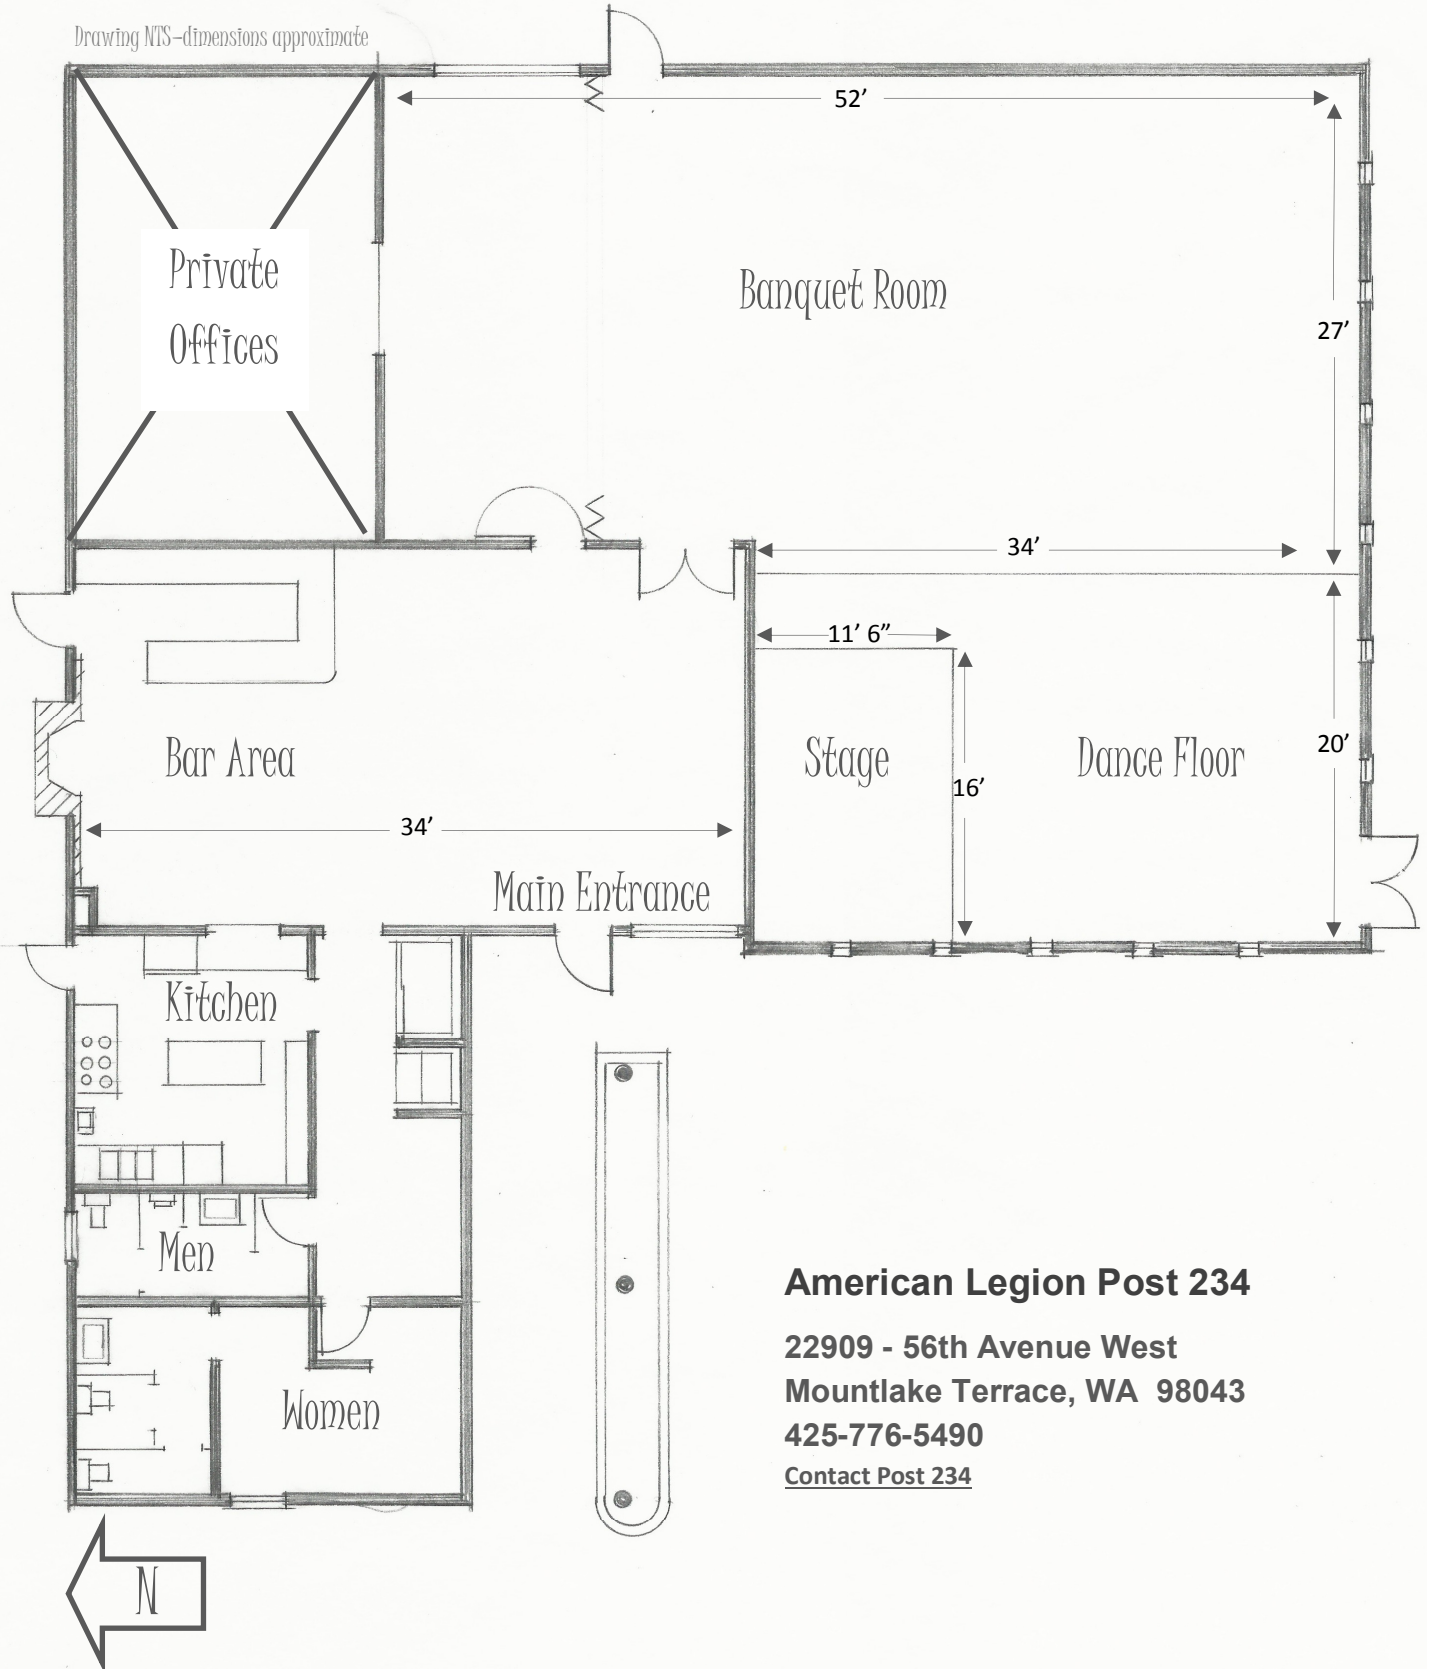

Drawing NTS—dimensions approximate

American Legion Post 234

22909 - 56th Avenue West

Mountlake Terrace, WA 98043

425-776-5490

Contact Post 234